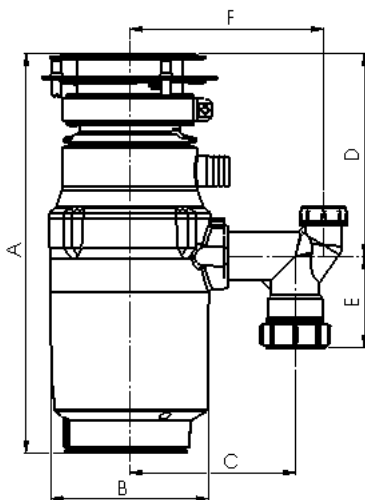

FWD-030S

*Efficient and reliable
Supreme grinding efficiency
Silent DC motor
Hygienic & convenient
Warranty 3-Year*

Knock-out for dishwasher drain

Measurements are in Millimeter

A : 328 B : 130
C : 136 D : 167
E : 75 F : 160